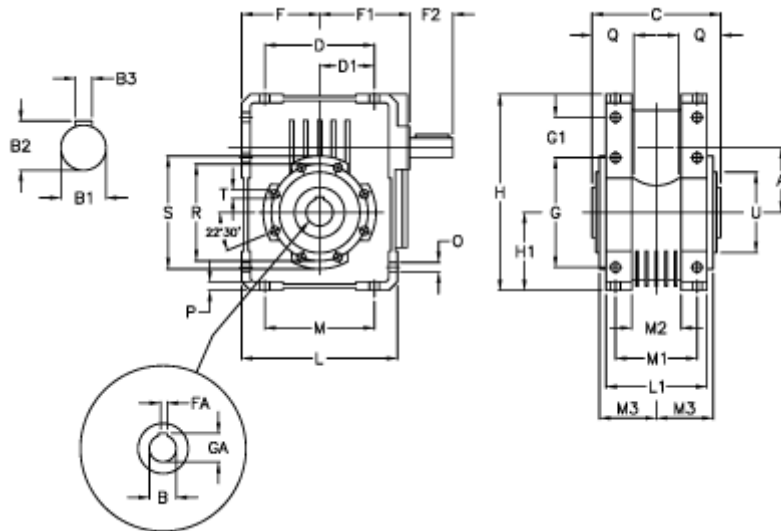

Article number: 3922063007700

Description: Worm gear with solid input shaft
W 63U-7-HS unassembled

Measures

A = 62.17	Description = W 63U-xx-HS	H = 182.5	O = 9.0
B = 25	F = 72.5	H1 = 72.5	P = 8
B1 = 18	F1 = 110.5	L = 145	Q = 35
B2 = 20.5	F2 = 40	L1 = 94	R = 90
B3 = 6	FA = 8	M = 102	S = 105
C = 120	G = 102	M1 = 76	T = M8x14
D = 102.0	G1 = 37.5	M2 = 46	U = 75
D1 = 51.0	GA = 28.3	M3 = 53.0	